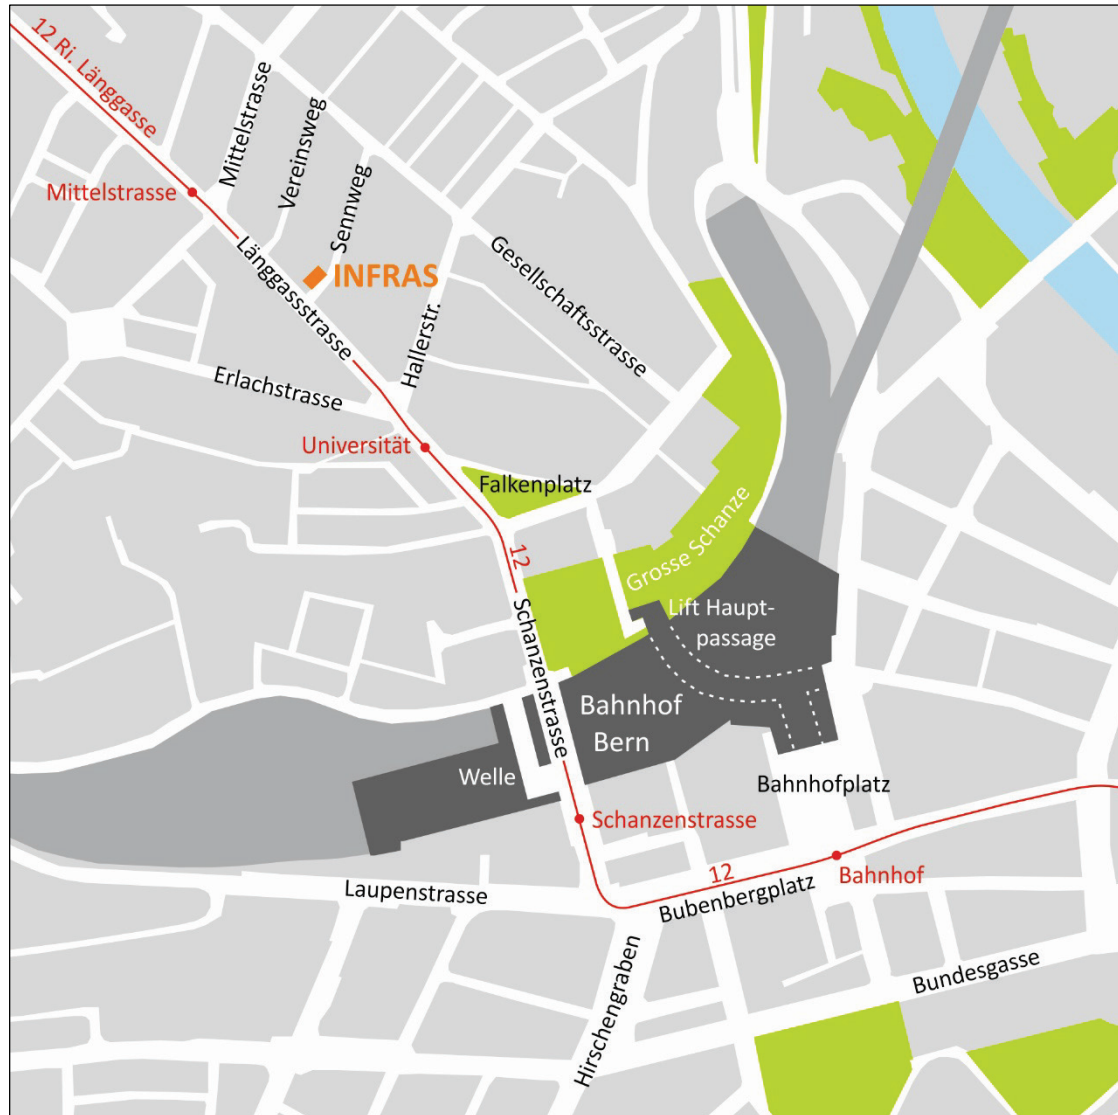

Contact Berne

address INFRAS
Sennweg 2
3012 Berne
t +41 31 370 19 19
bern@infras.ch

rail|bus Take bus number 12 from the Bern main station in direction 'Länggasse' until the stop 'Universität'. From there a footpath leads you to INFRAS within two minutes. Alternatively, to reach INFRAS, it is only a little over a five minutes' walk directly from the main station when using either the station exit 'Welle' ('Schanzenstrasse') or the lift at the end of the main passageway.

car Please note that there is no parking space available at INFRAS. We encourage the use of public transportation.