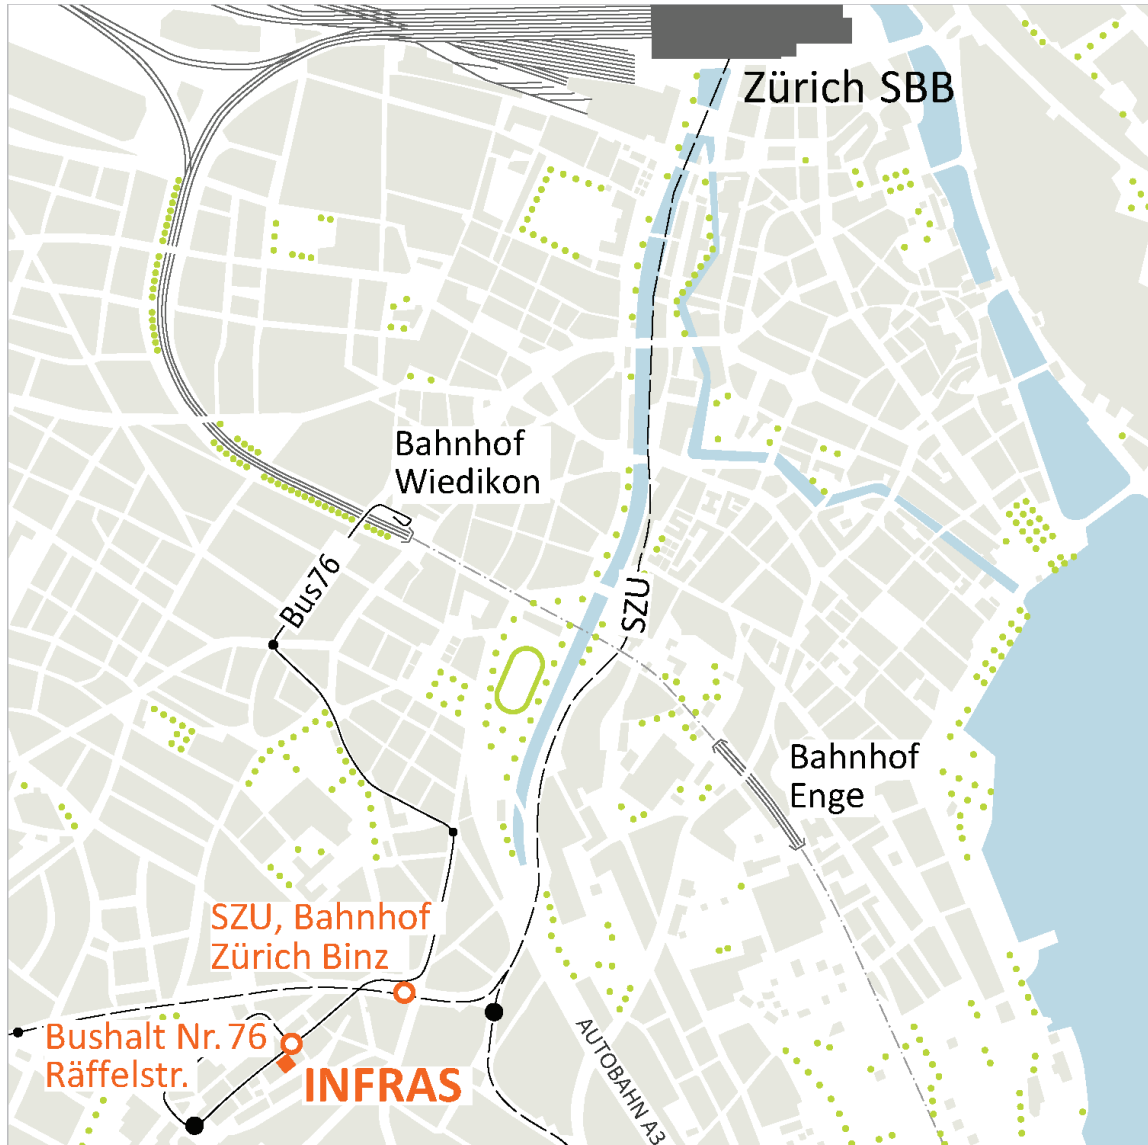

Contact Zurich

address INFRAS
Binzstrasse 23
8045 Zürich
t +41 44 205 95 95
zuerich@infras.ch

rail|bus Take the S10-train from Zurich main station (Zürich HB) at underground station SZU, platform 21/22, until train stop Binz. Then walk for approx. 250 m until Binzstrasse 23, Entrance Est (Ost). Take Bus 76 from bus stop Schmiede Wiedikon until Räfelstrasse.